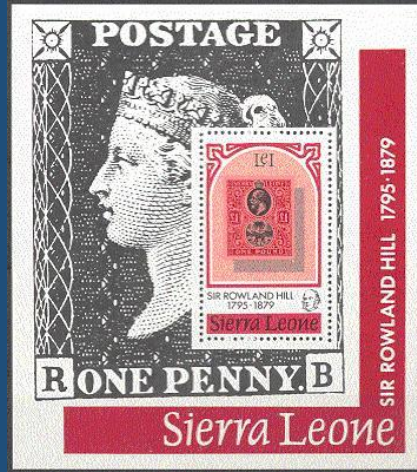

Sierra Leone

#B1

Scott: #462

Issued: 19.12.1979

Death Centenary of Sir Rowland Hill

[R-B]

#B2