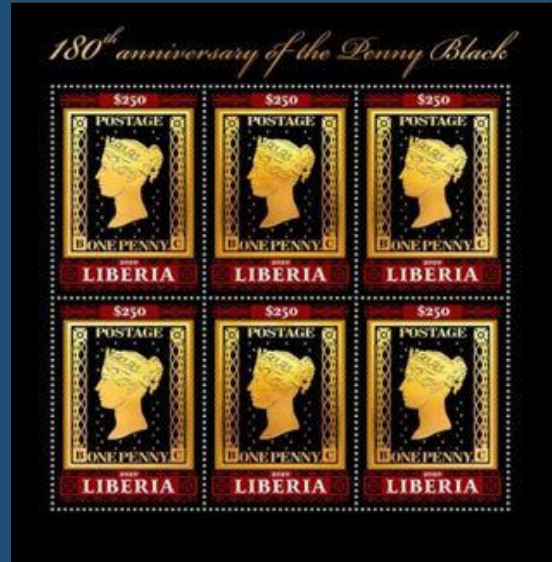

Sir Rowland Hill/Penny Black

[S-J] [M-A]

#87 to #92

Scott: #???-?

Issued: 00.00.2020

Penny Black COVID19

[S-C]

#B41 - B42