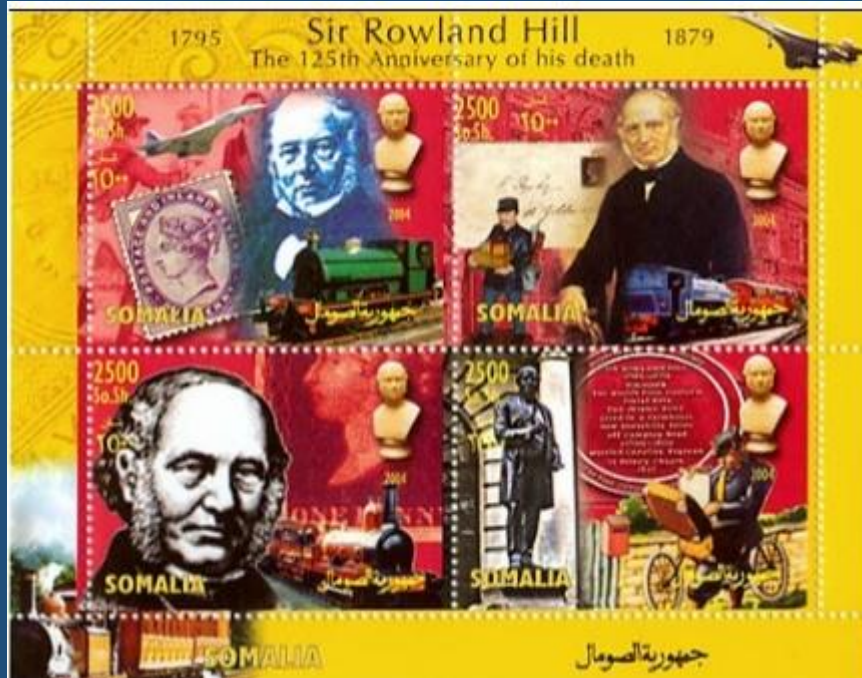

Somalia

#B1

Scott: #????

Issued: 00.00.2014

125° Death Sir R. Hill

[?/?]