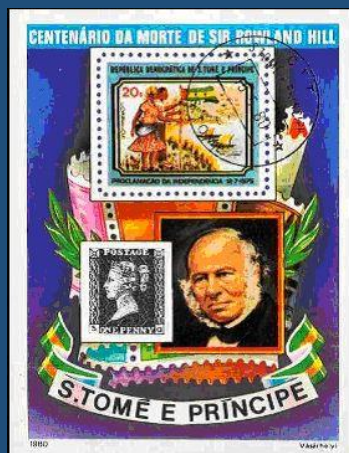

Scott: #887-92
Issued: 16.1.2006
150th Stamps Anniversary

[P-A]

Saint Thomas & Prince

#B2

Scott: #577

Issued: 1.6.1980

Death Centenary of Sir Rowland Hill

[S-Q Wrong]