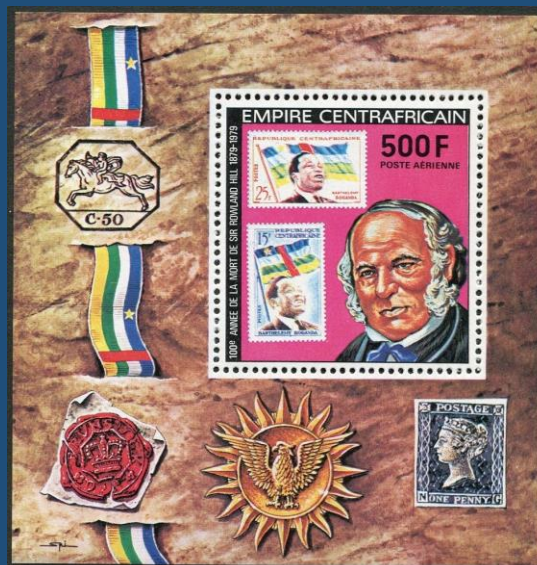

[T-M wrong]

Central Africa

#10

Scott: #366

Issued: 9.12.1978 / 27.12.19

Death Centenary of Sir Rowland Hill

[T-H]

#B3