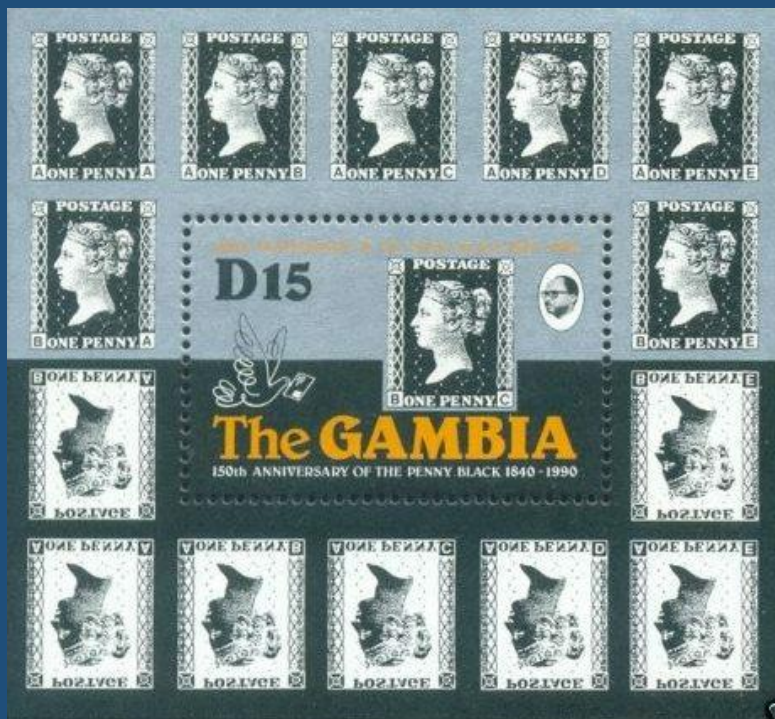

[R-G]

Gambia

#8 - 9

Scott: #1001-2

Issued: 18.6.1990

150th Anniversary, Penny Black

[B-C]

#B5