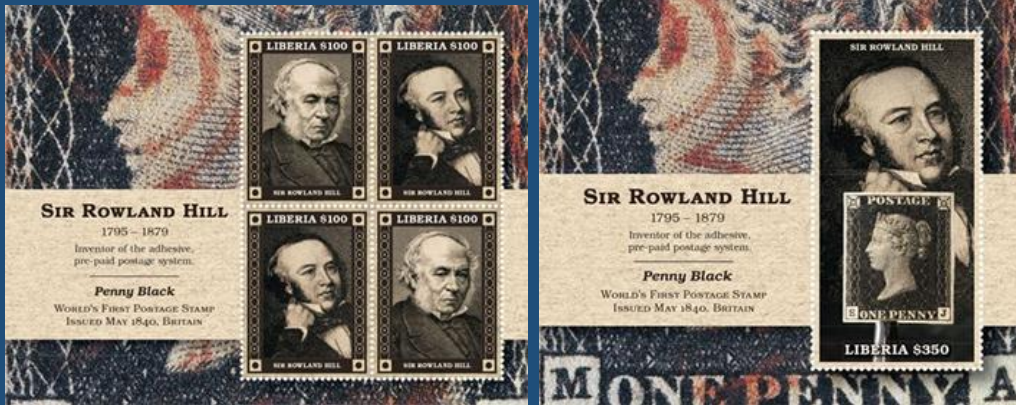

[S-E]

#B3

Scott: #452
Issued: 5.9.1984
AUSIPEX '84

[S-G]

Liberia

#B31 - B32

SW: #6835/8 - 6839

Issued: 13.07.2015