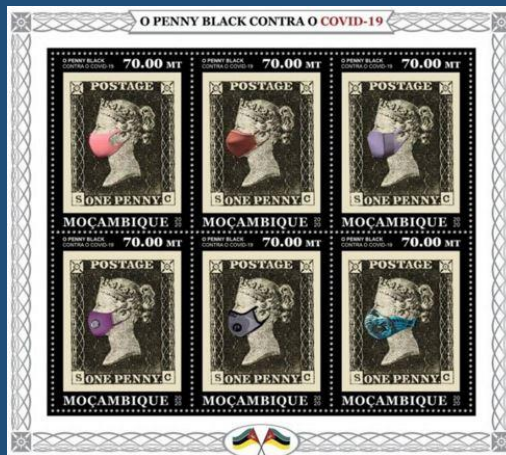

#B12

Scott: #????

[S-C]

#55 to #60

Scott: #????

Issued: 00.00.2020

Penny Black COVID19

[S-C]