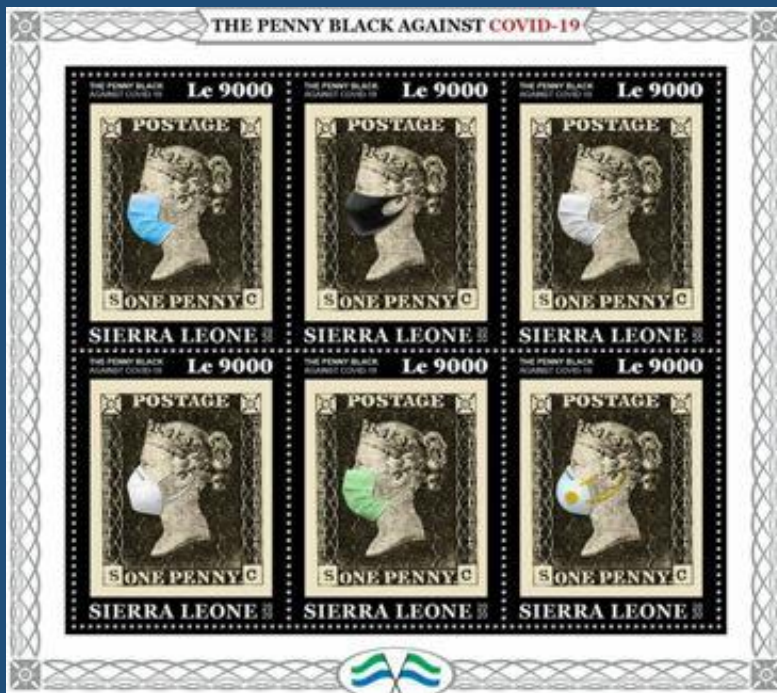

#73 to #78

Scott: #????-?
Issued: 00.00.2020
Penny Black COVID19

[S-C]