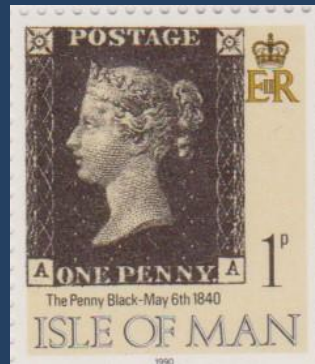

Issued: 9.10.1990

150th Anniversary, Penny Black

#B16 to B24 & #B26 to B27

Scott: #906-17 – SW: #1369/87
 Issued: 09.10.1990
 London '90

DOMINICAN REPUBLIC

#11

Scott: #1085

Issued: 29.5.1990

150th Anniversary, Penny Black

#B2

Scott: #1086

GUGH ISLAND

#1

Scott: #???

Issued: ???.???.1974

100th Anniversary UPU

#B1

Scott: #???

ISLE OF MAN

#5 #7

Scott: #422

Issued: 3.5.1990

150th Anniversary, Penny Black

#B3a