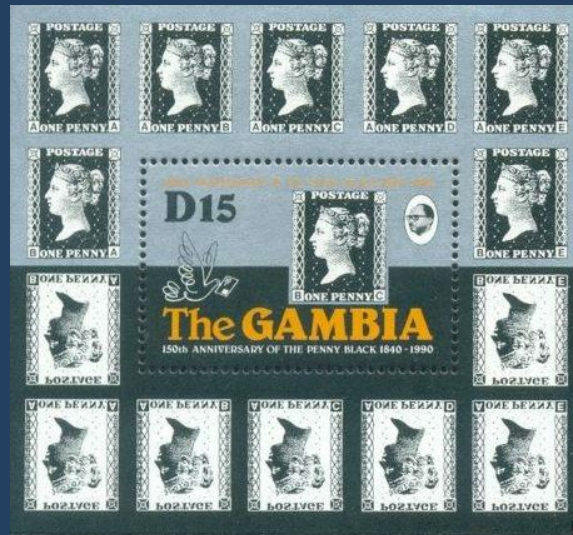

GAMBIA

#B5

Scott: #1003

ISLE OF MAN

#B3c

LIBERIA

#127

Scott: #3441

RUSSIA

#PC1bis

Postal Card
Issued: 00.00.1990
London '90