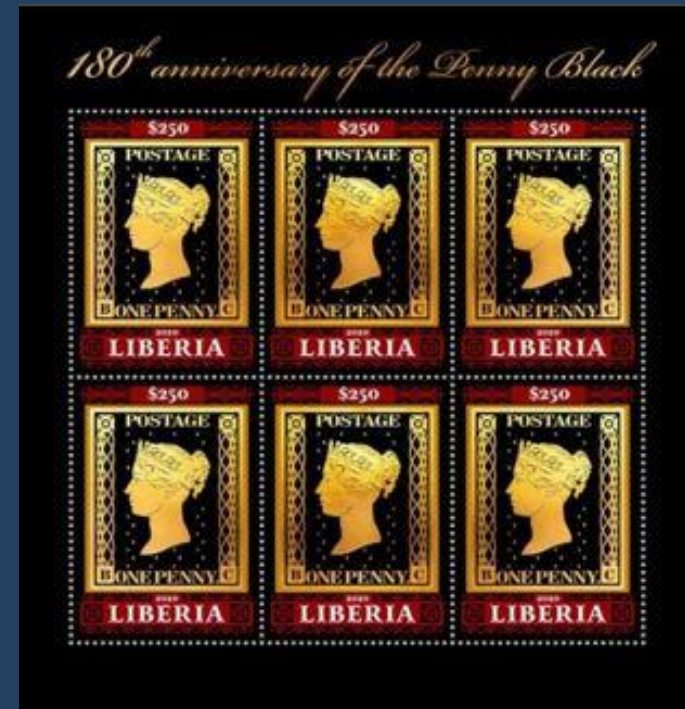

# GAMBIA

#8 - 9

Scott: #1001-2

Issued: 18.6.1990

150th Anniversary, Penny Black

---

# ISLE OF MAN

#B3h

Scott: #423

# LIBERIA

#B41 - B42

SW: #7725 - 7726

Issued: 265.03.2020

Penny Black

---

#137

Scott: #3441