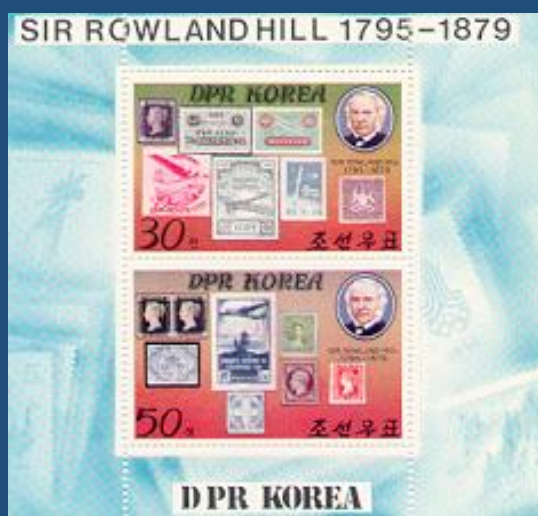

KOREA NORTH - Scott: #1924a
Issued: 1.3.1980
Death Centenary of Sir Rowland Hill

P-I

#2