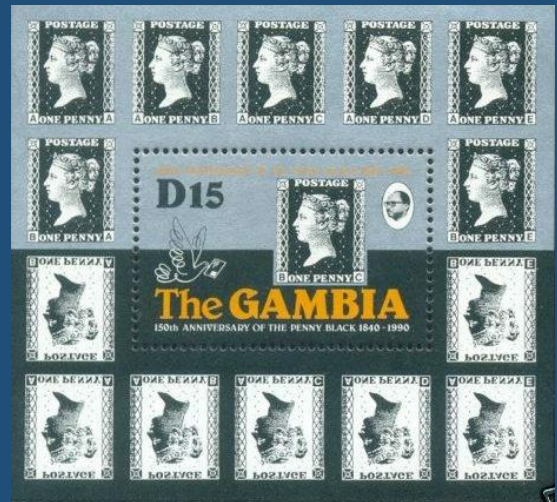

GAMBIA - Scott: #100
Issued: 18.6.1990
150th Anniversary, Penny Black