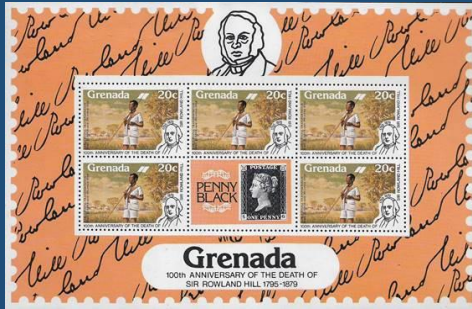

#B3

GRENADA - Michel: #967c
Issued: 30.8.1979
Death Centenary of Sir Rowland Hill (Grenada #926 reissued)

#B11