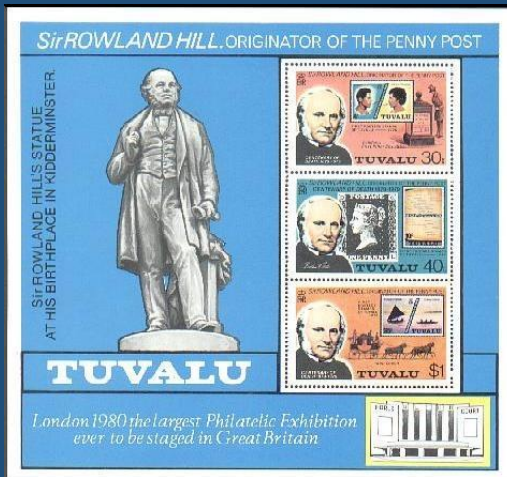

LIBERIA - Scott: #3441
 Issued: 28.06.2020
 Withdrawal from European Union

B-L

#2

TUVALU - Scott: #122-4
Issued: 20.8.1979
Death Centenary of Sir Rowland Hill

#B1

TUVALU - Scott: #124a
Issued: 20.8.1979
Death Centenary of Sir Rowland Hill