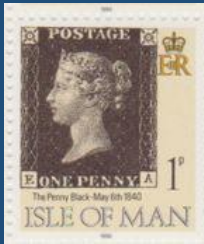

D-?

#20

BOLIVIA - Scott: #800
Issued: 13.5.1990
150th Anniversary, Penny Black

#B5

CENTRAL AFRICA - Y&T B29
Issued: 00. 00 1978
100° Death Sir R. Hill
1500f perf m/sheet embossed in gold foil

E

E-A

#B3s