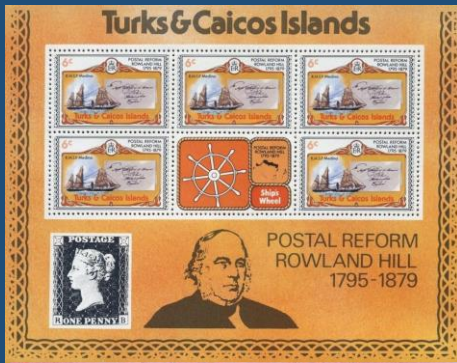

TURKS & CAICOS - Scott: #????
Issued: 27.8.1979
Death Centenary of Sir Rowland Hill

R-E

#B5