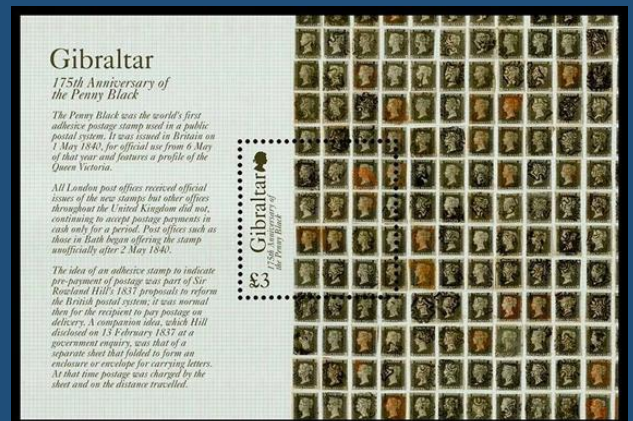

GIBRALTAR - Scott: #1514
Issued: 24.04.2015
175th Anniversary of The Penny Black