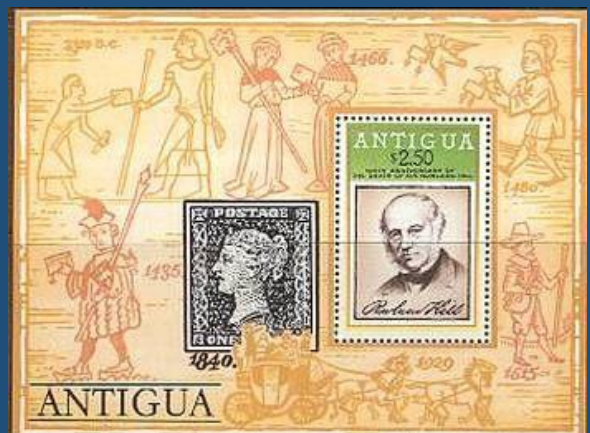

ANTIGUA - Scott: #532(ss)
Issued: -12.2.1979
Death-Centenary-of-Sir-Rowland-Hill