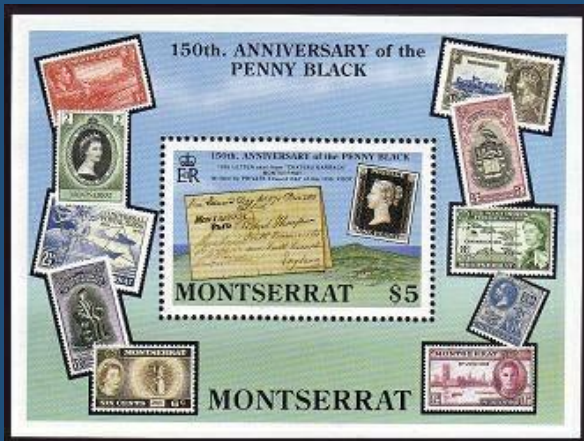

#30

MONTSERRAT - Scott: #741
Issued: 1.6.1990
150th Anniversary, Penny Black

#B6

MONTSERRAT - Scott: #745
Issued: 1.6.1990
150th Anniversary, Penny Black

R-H

#1

KOREA NORTH - Scott: #1923 (SG #N1953-4)
Issued: 1.3.1980
Death Centenary of Sir Rowland Hill