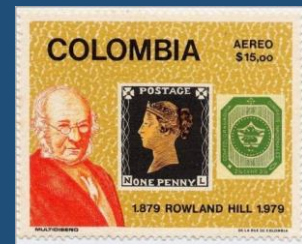

#B1

ST. VINCENT - Scott: #547a
 Issued: 31.5.1979
 Death Centenary of Sir Rowland Hill

N-J

#B3

ST. THOMAS & PRINCIPE - Scott: #964
Issued: 15.12.1990
150th Anniversary of Penny Black

N-L

#18

COLOMBIA - Scott: #C679
Issued: 23.10.1979
Death Centenary of Sir Rowland Hill