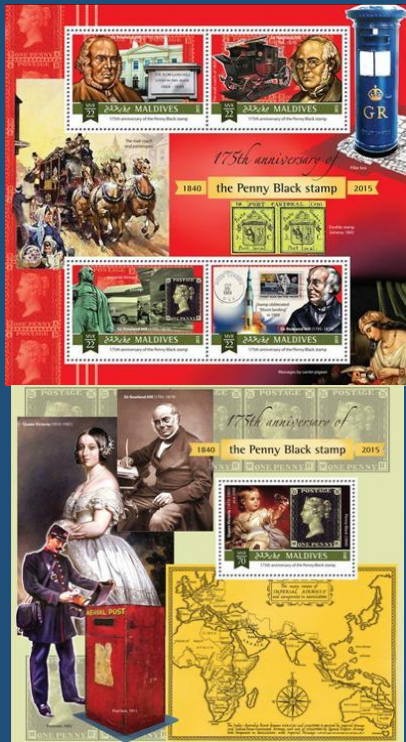

MALDIVES ISL. - SW: #6048/51 - #6052
Issued: 15.09.2015
175th Anniversary Penny Black

#PC2