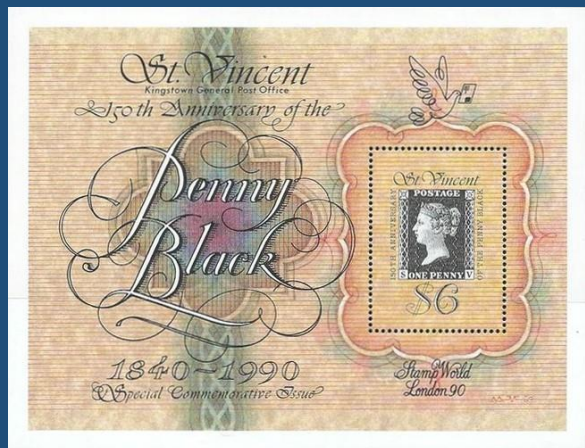

S-V

#5

GRENADINES & ST. VINCENT - Scott: #697
Issued: 3.5.1990
150th Anniversary, Penny Black

#B3

GRENADINES & ST. VINCENT - Scott: #698
Issued: 3.5.1990
150th Anniversary, Penny Black

#B5

ST. VINCENT - Scott: #1321
Issued: 3.5.1990
150th Anniversary, Penny Black