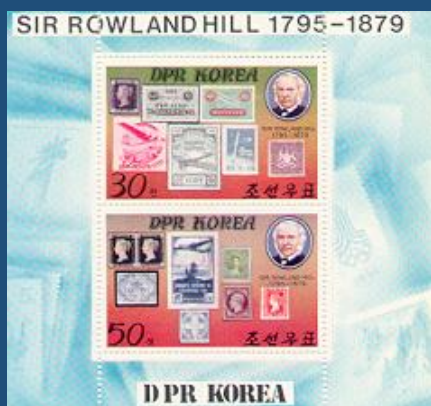

KOREA NORTH - Scott: #1924a
Issued: 1.3.1980
Death Centenary of Sir Rowland Hill