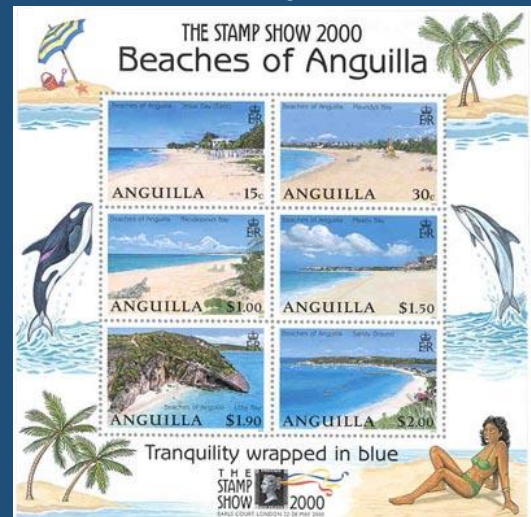

150th Anniversary, Penny Black

N-O

#11

DOMINICA - Scott: #663A-D

Issued: 6.5.1980

"London 1980" Overprint on #608-11

R-M

#B8