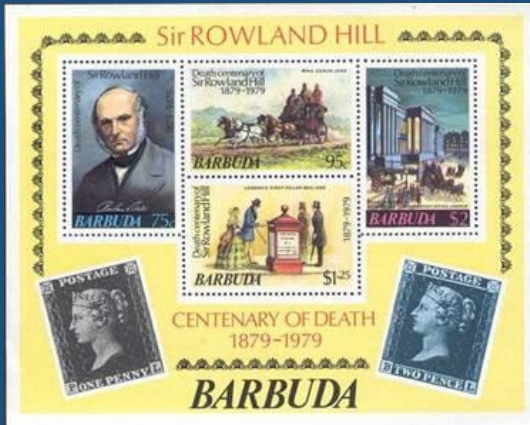

PARAGUAY - Scott: #920 & color variation
Issued: 9.3.1965
Int'l. Philatelic Exhibition, Vienna

#B1 - B2

PARAGUAY - Scott: #926a
 Issued: 9.3.1965
 Int'l. Philatelic Exhibition, Vienna

Y&T: #38/41

#109

P-L

#B2