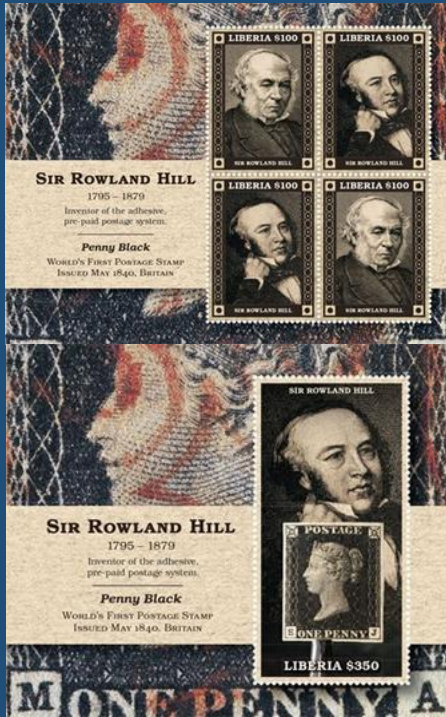

M-A

#B31 - B32

LIBERIA - SW: #6835/8 - 6839
Issued: 13.07.2015
Sir Rowland Hill/Penny Black

#6