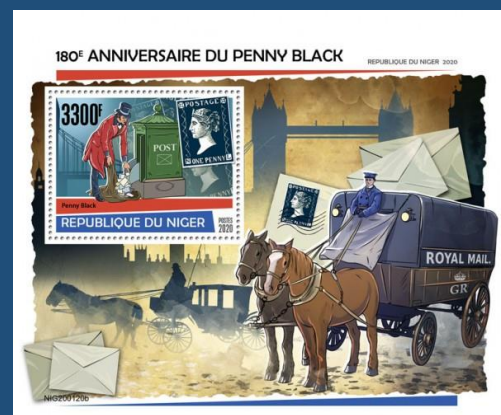

#B4

MALDIVES ISL. - Scott: #1410
 Issued: 3.5.1990
 150th Anniversary, Penny Black

#55 to #58

NIGER - SW: #7138/41
 Issued: 25.03.2020
 The 180th Anniversary of the Penny Black

#B28

NIGER - SW: #7142
 Issued: 25.03.2020
 The 180th Anniversary of the Penny Black