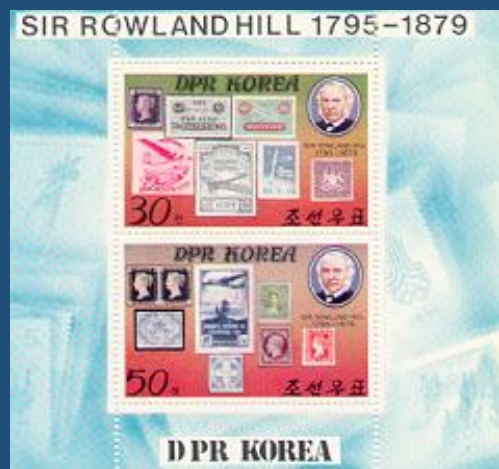

Scott: #1924a
Issued: 1.3.1980
Death Centenary of Sir Rowland Hill