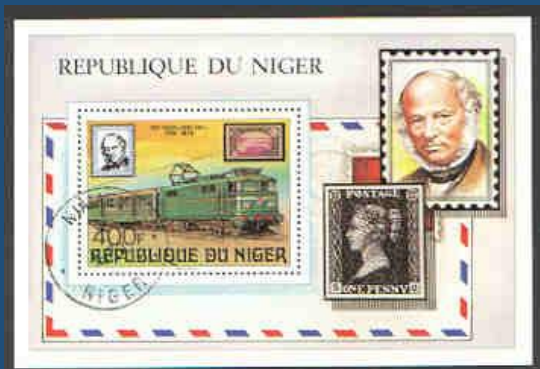

NIGER - Scott: #478

Issued: 6.6.1979

Death Centenary of Sir Rowland Hill

#B42