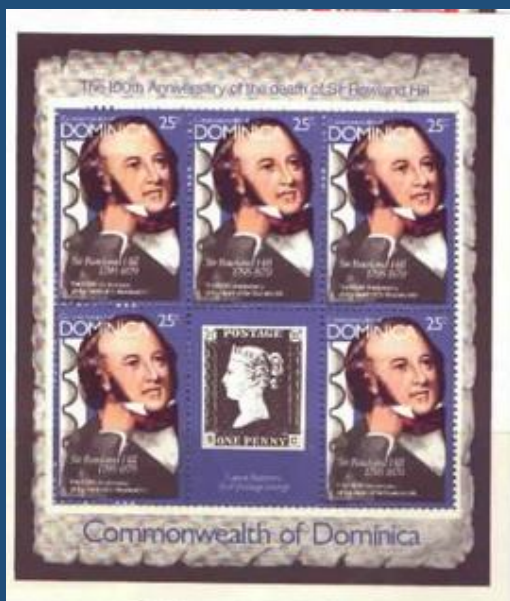

#36 to #41

CHAD - SW: #3466/71
 Issued: 00.00.2020
 Penny Black Covid-19

#B6

DOMINICA - Scott: #616
 Issued: 19.3.1979
 Death Centenary of Sir Rowland Hill

#B31

Scott: #3396a
 Issued: 06.05.2015
 175th Anniversary of The Penny Black