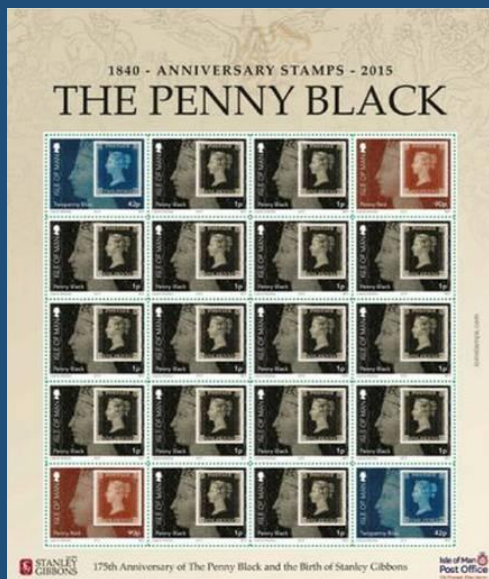

Issued: 17.02.2015

175th Anniversary of The Penny Black and the Birth of Stanley Gibbons

#B24

ISLE OF MAN - Scott: #1706a

Issued: 17.02.2015

175th Anniversary of The Penny Black and the Birth of Stanley Gibbons