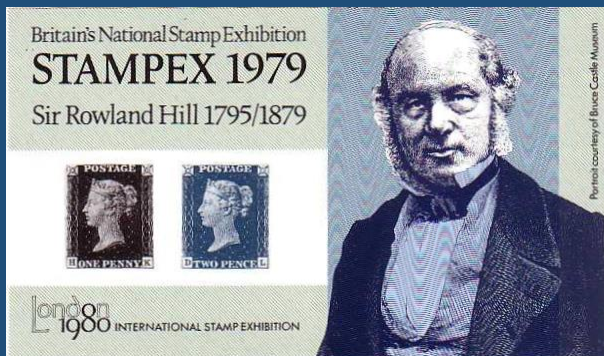

#B1

SOUTH AFRICA - Scott: #788F
Issued: 12.5.1990
150th Anniversary, Penny Black

H-?

#14

KOREA NORTH Scott: #2121 - SG #N2125 (Y&T 1694)
Issued: 9.10.1981
Philatokyo '81

H-K

SOUVENIR SHEET

GREAT BRITAIN - 1979