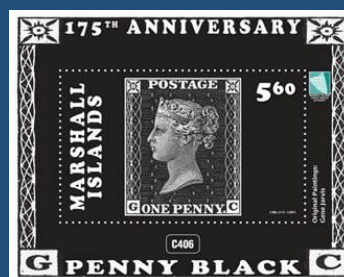

MARSHALL ISLANDS - Scott: #1114
Issued: 01.05.2015
175th Anny Penny Black