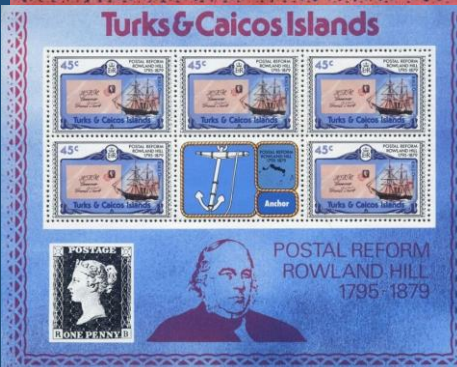

TURKS & CAICOS - Scott: #????
Issued: 27.8.1979
Death Centenary of Sir Rowland Hill

R-E

#B5