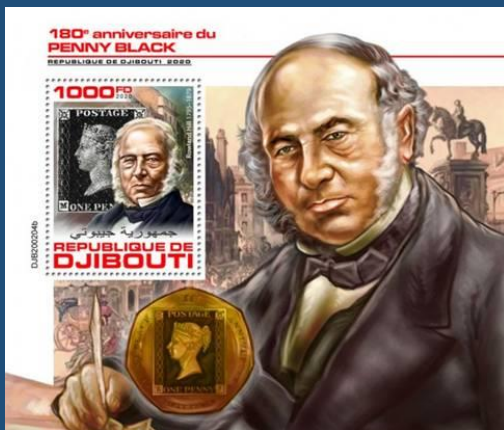

DJIBOUTI - SW: #3276
Issued: 13.03.2020
The 180th Anniversary of the Penny Black