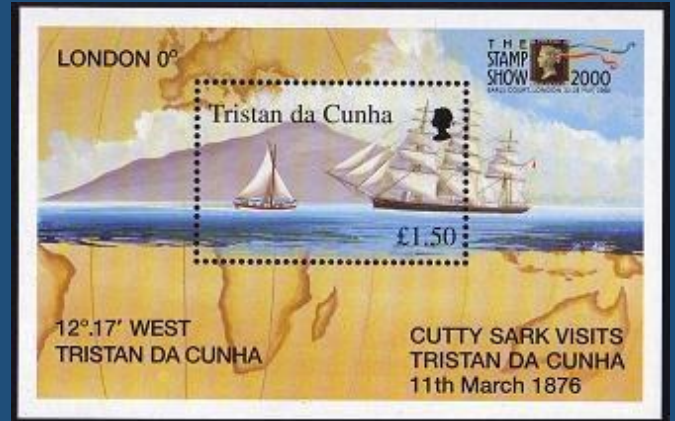

#B2

TRISTAN DA CUNA - Scott: #663
Issued: 22.5.2000
Stamp Show 2000 Exhibition