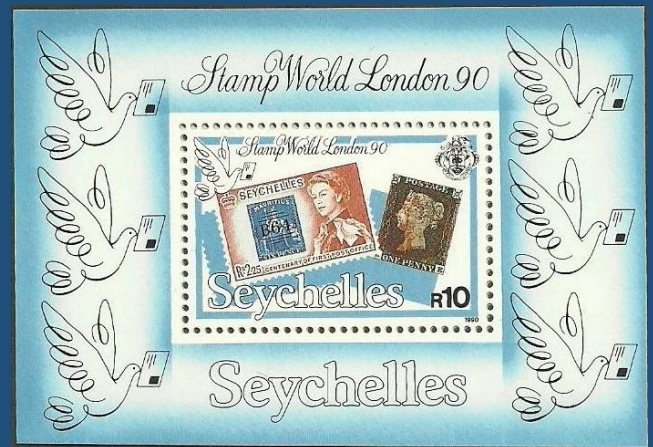

SEYCHELLES - Scott: #708
Issued: 3.5.1990
150th Anniversary, Penny Black