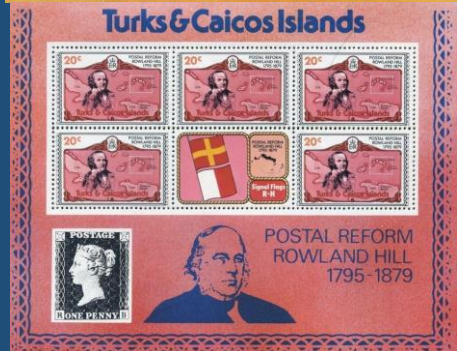

TURKS & CAICOS - Scott: #????
Issued: 27.8.1979
Death Centenary of Sir Rowland Hill

R-E

#B5