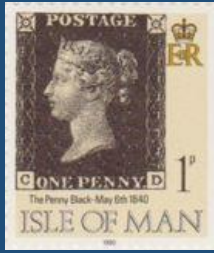

#B3

TUVALU - Scott: #542
Issued: 3.5.1990
150th Anniversary, Penny Black

C

C-A

#B3i

ISLE OF MAN - Scott: #423
Issued: 3.5.1990
150th Anniversary, Penny Black

#145

LIBERIA - Scott: #3441
Issued: 28.06.2020
Withdrawal from European Union

C-B

#B3j

ISLE OF MAN - Scott: #423
Issued: 3.5.1990
150th Anniversary, Penny Black

#146

LIBERIA - Scott: #3441
Issued: 28.06.2020
Withdrawal from European Union

C-C

#B3k

ISLE OF MAN - Scott: #423
Issued: 3.5.1990
150th Anniversary, Penny Black

#147

LIBERIA - Scott: #3441
Issued: 28.06.2020
Withdrawal from European Union

C-D

#B3I

ISLE OF MAN - Scott: #423
Issued: 3.5.1990
150th Anniversary, Penny Black

#148

LIBERIA - Scott: #3441
Issued: 28.06.2020
Withdrawal from European Union