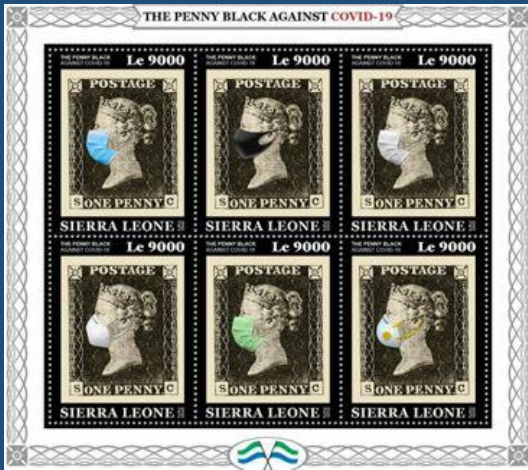

#73 to #78

SIERRA LEONE - Scott: #?????-?
Issued: 00.00.2020
Penny Black COVID19

#87 to #92