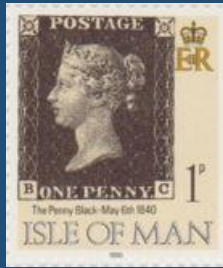

LIBERIA - Scott: #3441
Issued: 28.06.2020
Withdrawal from European Union

B-B

#B3f

ISLE OF MAN - Scott: #423
Issued: 3.5.1990
150th Anniversary, Penny Black

#136

LIBERIA - Scott: #3441
Issued: 28.06.2020
Withdrawal from European Union

B-C

#8 - 9

GAMBIA - Scott: #1001-2
Issued: 18.6.1990
150th Anniversary, Penny Black

#B5

GAMBIA - Scott: #100
Issued: 18.6.1990
150th Anniversary, Penny Black

#B3g

ISLE OF MAN - Scott: #423
Issued: 3.5.1990
150th Anniversary, Penny Black

#B41 - B42

LIBERIA - SW: #7725/6
Issued: 265.03.2020
Penny Black

#137

LIBERIA - Scott: #3441
Issued: 28.06.2020
Withdrawal from European Union

B-D

#B3g

ISLE OF MAN - Scott: #423
Issued: 3.5.1990
150th Anniversary, Penny Black