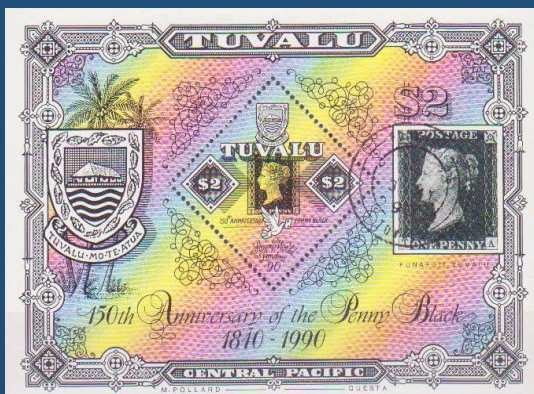

TUVALU - Scott: #542
Issued: 3.5.1990
150th Anniversary, Penny Black