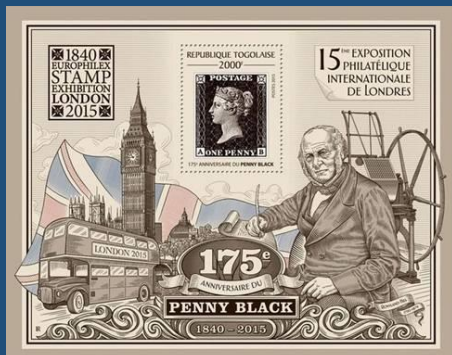

#17

BHUTAN - Scott: #1135
Issued: 17.12.1996
The Penny Black

#75 - #78 - #79

GUINEA BISSAU - SW: #7818 - 7820 - 7821
Issued: 25.09.2015
175th Anniversary of The Penny Black

#B50

GUINEA BISSAU - SW: #7822
Issued: 25.09.2015
175th Anniversary of The Penny Black

#B3b

ISLE OF MAN - Scott: #423
Issued: 3.5.1990
150th Anniversary, Penny Black

#126

LIBERIA - Scott: #3441
Issued: 28.06.2020
Withdrawal from European Union

#32

St. VINCENT - Scott: #1320
Issued: 3.5.1990
150th Anniversary, Penny Black

#36

TOGO - SW: #6354/6
Issued: 22.04.2015
175th Anniversary of The Penny Black

#B11

TOGO - SW: #6357
Issued: 22.04.2015
175th Anniversary of The Penny Black

A-C

#B3c

ISLE OF MAN - Scott: #423
Issued: 3.5.1990
150th Anniversary, Penny Black