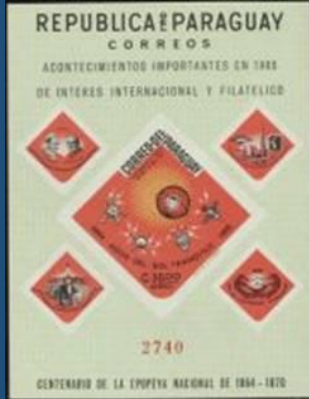

PARAGUAY - Scott: #920 & color variation
Issued: 9.3.1965
Int'l. Philatelic Exhibition, Vienna

#B1 - B2

PARAGUAY - Scott: #926a
 Issued: 9.3.1965
 Int'l. Philatelic Exhibition, Vienna

Y&T: #38/41

#109

P-L

#B2