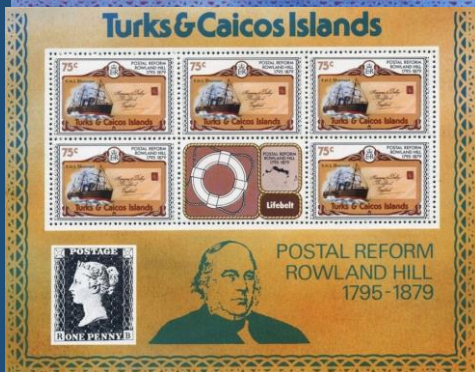

TURKS & CAICOS - Scott: #????
Issued: 27.8.1979
Death Centenary of Sir Rowland Hill

R-E

#B5