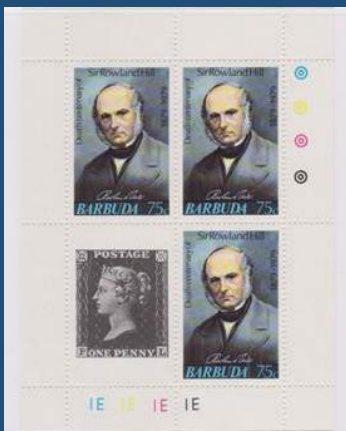

#B1 - B2

#109

P-L

#B2

#7

#B2a b c d

#B15