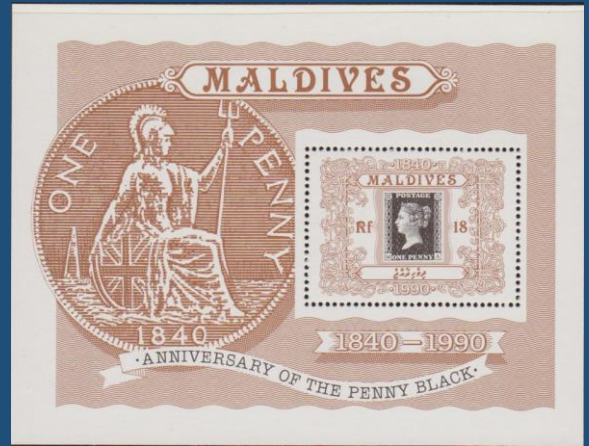

MALDIVES ISL. - Scott: #1410
Issued: 3.5.1990
150th Anniversary, Penny Black

#55 to #58