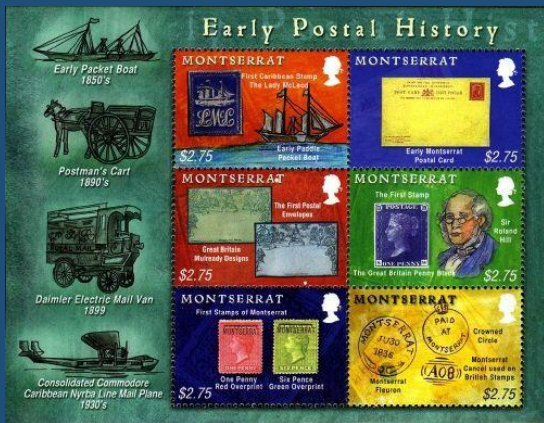

MONTERRAT - Scott: #1204

T-M

#17