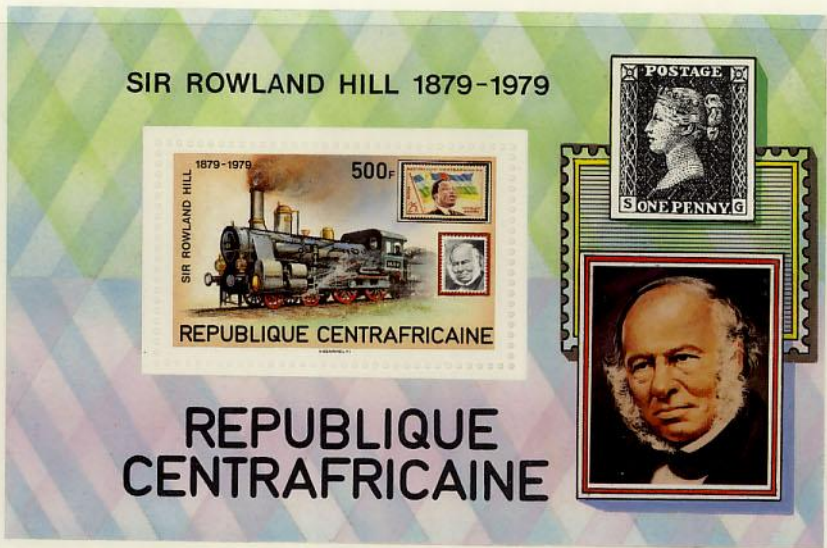

Central Africa

(1959-)

A landlocked nation in central Africa, surrounded by Chad, Cameroon, Congo, Zaire and the Sudan. Formerly the French colony of Ubangi-Shari, the Central African Republic was established Dec. 1, 1958, and became fully independent Aug. 13, 1960. On Dec. 4, 1976, Bokassa proclaimed the country the Central African Empire, with himself as Emperor Bokassa I. On Sept. 20, 1979, Bokassa was overthrown in a bloodless coup supported by French troops

1959-Central Africa n° 2/1
€ 1,00 - 1,00

SOS-1978-Central Africa
Y&T n°B28
100° Death Sir R. Hill

1959-Central Africa n° 1
€ 1,00

SOS-2015-Micronesia
Y&T n°
First Stamps of UNO States

1959-Central Africa n° 2
 € 1,00
 SOS-1979-Central Africa
 Y&T n°B39
 100° Death Sir R. Hill

1960-Central Africa n° A3
 € 12,25
 SOS-1978-Central Africa
 Y&T n°196
 Philexafrique '69

Philexafrique II

1964-Central Africa
 n° A23/4/5 € 1,00-1,50-6,00
 SOS-1988-Central Africa
 Y&T n°A374/5/6
 1988 Summer Olympics