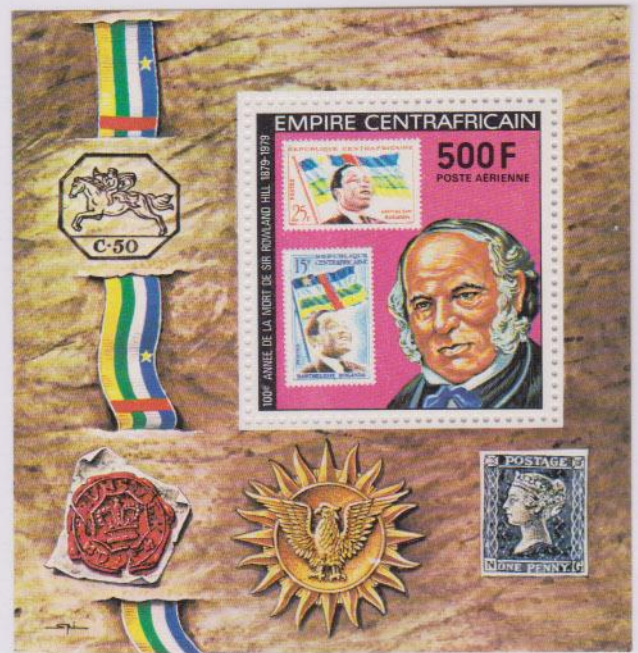

Central Africa

(1959-)

A landlocked nation in central Africa, surrounded by Chad, Cameroon, Congo, Zaire and the Sudan. Formerly the French colony of Ubangi-Shari, the Central African Republic was established Dec. 1, 1958, and became fully independent Aug. 13, 1960. On Dec. 4, 1976, Bokassa proclaimed the country the Central African Empire, with himself as Emperor Bokassa I. On Sept. 20, 1979, Bokassa was overthrown in a bloodless coup supported by French troops

1959-Central Africa n° 2/1
€ 1,00 - 1,00

SOS-1978-Central Africa
Y&T n°B28
100° Death Sir R. Hill

1959-Central Africa n° 1
€ 1,00

SOS-2015-Micronesia
Y&T n°
First Stamps of UNO States

1959-Central Africa n° 2
 € 1,00
 SOS-1979-Central Africa
 Y&T n°B39
 100° Death Sir R. Hill

1960-Central Africa n° A3
 € 12,25
 SOS-1978-Central Africa
 Y&T n°196
 Philexafrique '69

Philexafrique II

1964-Central Africa
 n° A23/4/5 € 1,00-1,50-6,00
 SOS-1988-Central Africa
 Y&T n°A374/5/6
 1988 Summer Olympics