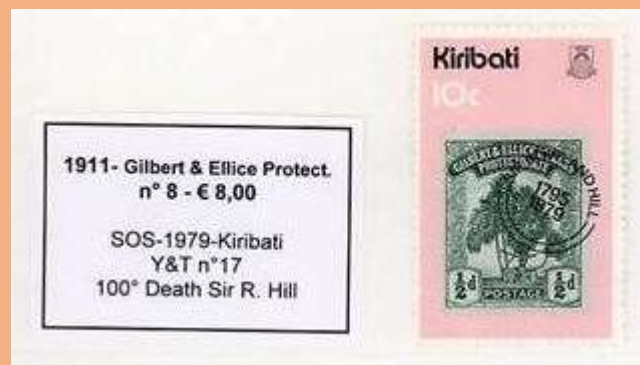

GILBERT & ELLICE - January,1 1911