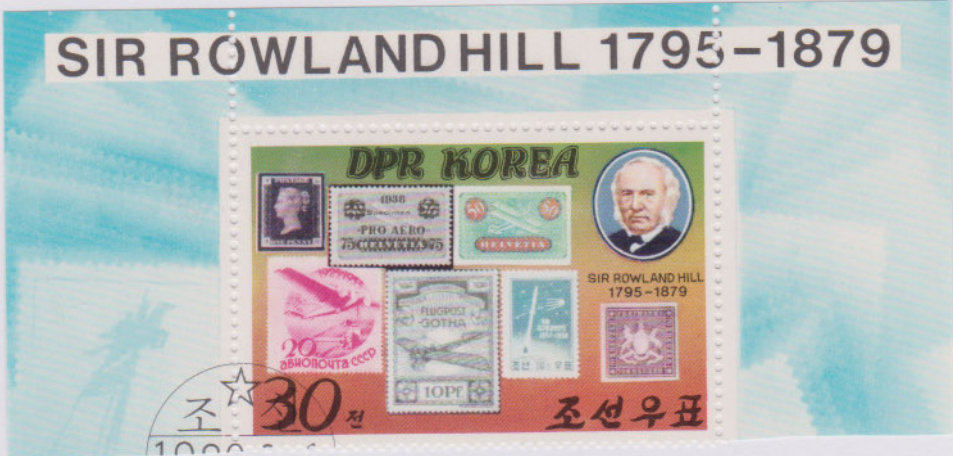

1851-Wurttemberg n° 1
€ 1.200

SOS-1978-Congo (PR)
Y&T n°A243
Philexafrique '79

1874 - Wurttember
n° 43 (VII) - € 2.250

SOS-1980-Korea North
Y&T n°1575
100° Death Sir R. Hill