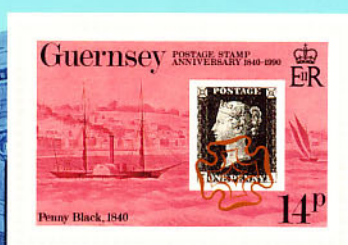

Guernsey

(1941-45, 1958-)

An island in the English Channel. A bailiwick under the British crown, Guernsey was occupied by Germany from 1940-45, during which time bisected British issues and locally printed stamps were used. During 1958-69, regional issues, valid throughout Britain but sold only in Guernsey, were in use along with regular British stamps. On Oct. 1, 1969, the Guernsey postal administration was separated from that of Britain, and the bailiwick has issued its own stamps since that time.

Guernsey - German occupation

(1941 - 1945)

POSTAGE STAMP ANNIVERSARY 1840-1990

1940-Guernsey
German Occupation

SOS-1990-Guernsey
Y&T n°B11
50° Occupation Stamps