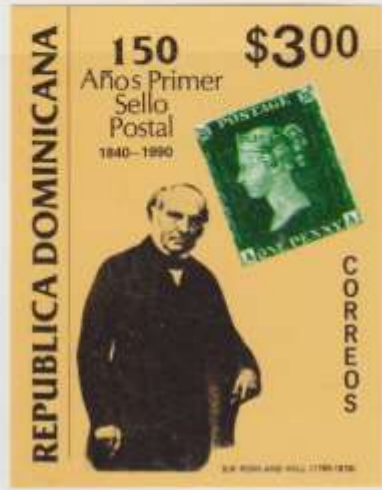

A - A
SOS-1990-Dominican Rep.
Y&T n°1081
150° First Stamps

A - A
SOS-1990-Dominican Rep.
Y&T n°B40
150° First Stamps

A - A
SOS-1990-Bhutan
Y&T n°937
London '90

A - A
SOS-1990-Bhutan
Y&T n°938
London '90

A - A
SOS-1990-Bhutan
Y&T n°949
150° First Stamps

A - A
SOS-1990-Bhutan
Y&T n°946
150° First Stamps

A - A
SOS-1990-Bhutan
Y&T n°950
150° First Stamps

A - A
SOS-1990-Bhutan
Y&T n°947
150° First Stamps