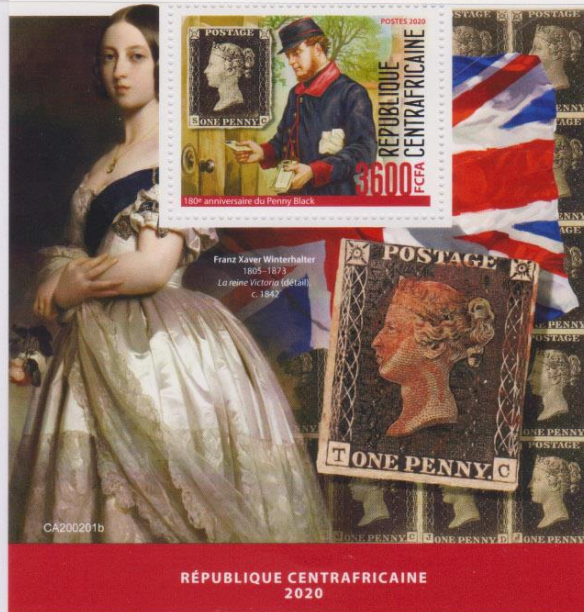

**Europhilex Stamp Exhibition**  
 London 2015  
 Business Design Centre  
 London N1  
 13-16 May 2015  
[www.london2015.net](http://www.london2015.net)

paper just large enough to bear the stamp, pressed at the back with a glutinous wash" - this was Rowland Hill's proposal that eventually became the world's first adhesive postage stamp. Issued in 1840, the Penny Black made it easy and inexpensive to send mail, revolutionising communications forever.

S - C

SOS-1990-Hungary  
CINDERELLA  
XIX MABEOSZ

S - C

SOS-2015-Central Africa  
Y&T n° 3676  
175° Penny Black

180<sup>e</sup> ANNIVERSAIRE DU PENNY BLACK

S - C

SOS-2020-Central Africa  
Y&T n°B  
180° Penny Black