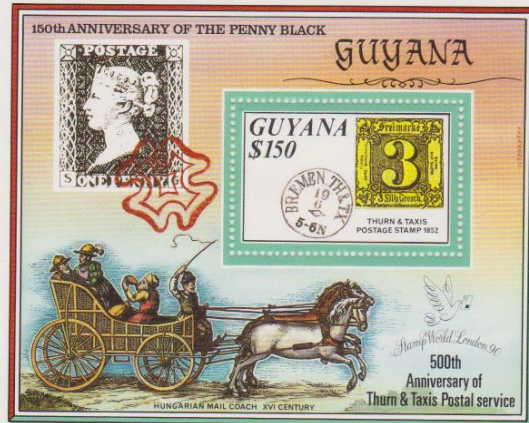

# THE PENNY BLACK

iomstamps.com

175th Anniversary of The Penny Black and the Birth of Stanley Gibbons

S - G

SOS-2015-Isle of Man  
Y&Tn° 2042  
175° Penny Black

S - G

SOS-1990-Guyana  
Y&T n° B47  
150° Penny Black