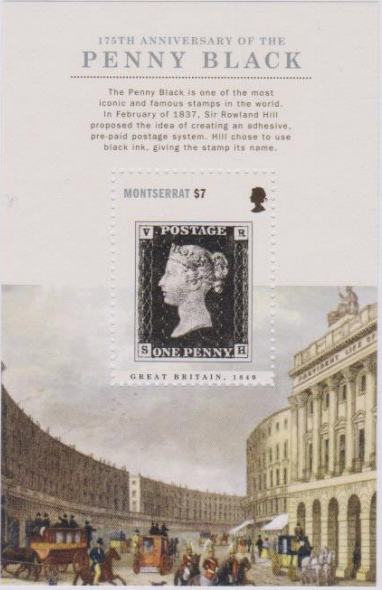

S H

S - H
SOS-2015-Montserrat
Y&T n° 1559
175° Penny Black

S - H
SOS-2015-Montserrat
Y&T n° B161
175° Penny Black