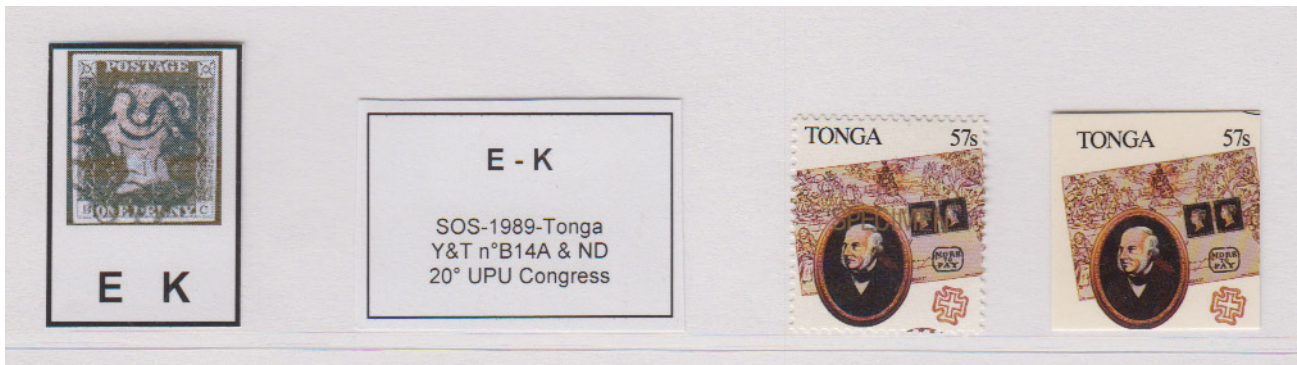

INVERTED SWAN
 Country: Western
 Australia
 Issue date: 1855
 Invert Error

Inverted Swan

Liberia 870

PENNY BLACK

POSTAGE

E K

E - K

SOS-1989-Tonga
 Y&T n°B14A & ND
 20° UPU Congress